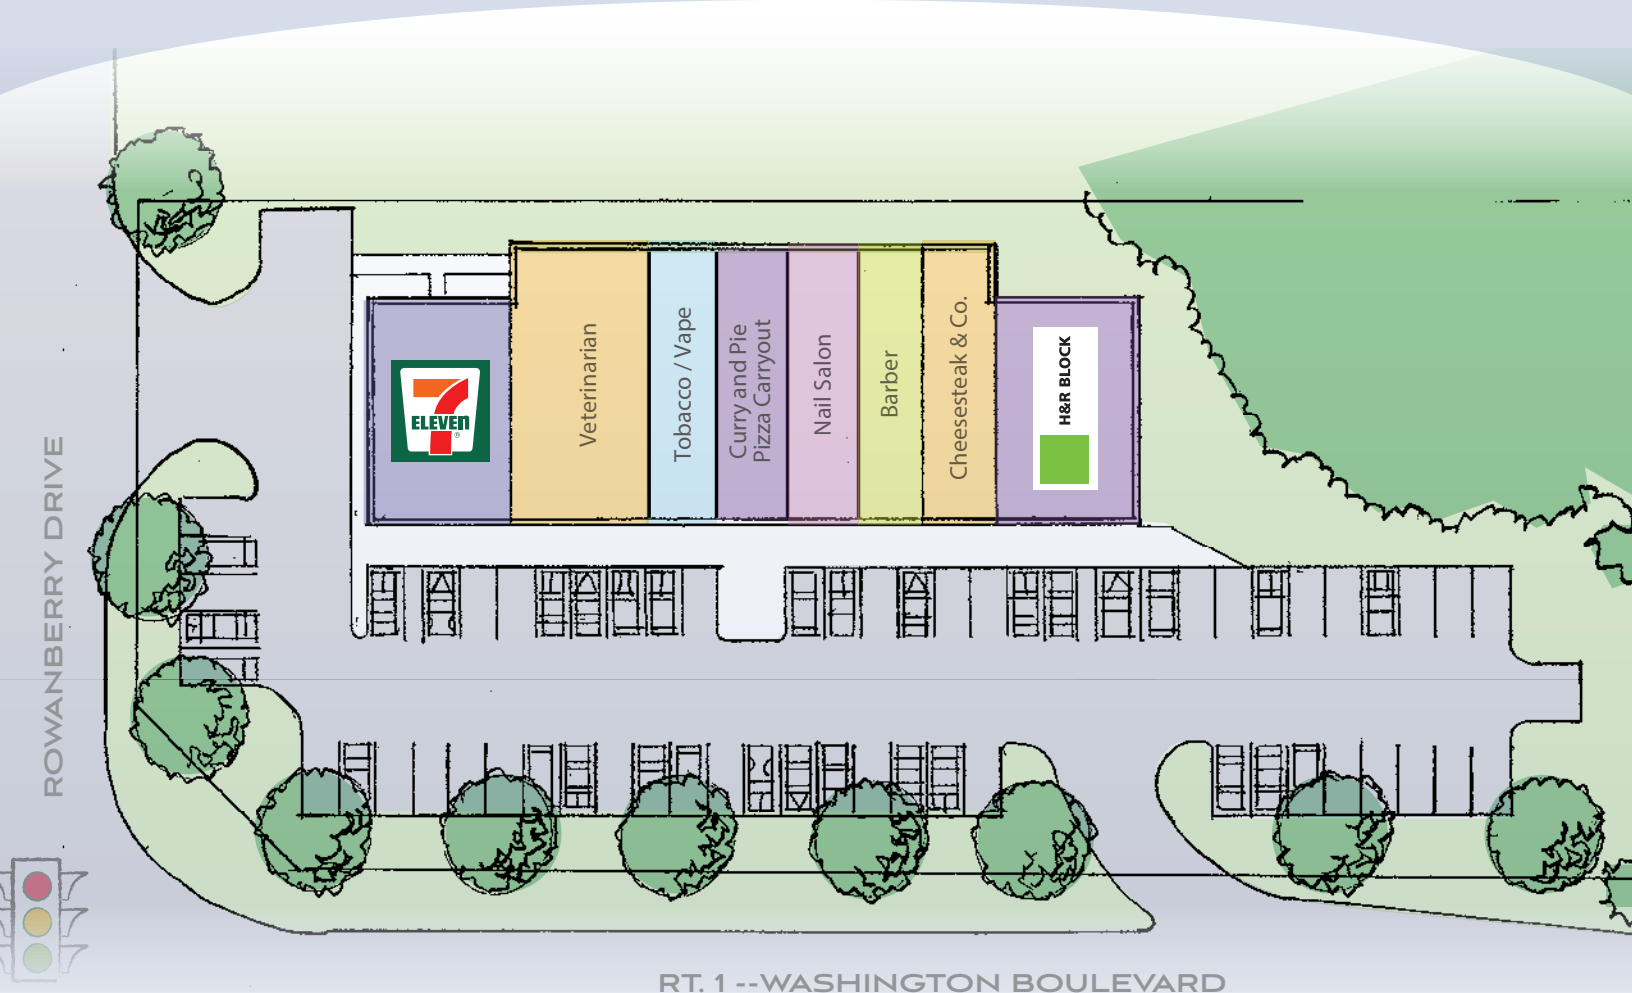

## PREMIUM SPACE AVAILABLE FOR RETAIL/OFFICE LEASE

- Space now available for office/retail use
- Home to a strong tenant mix including H&R Block, 7-Eleven, veterinarian and services
- Great visibility with frontage to Rte. 1/Washington Boulevard
- Easy access to I-95 and Rte. 100
- Daily passby traffic: 20,000+ vehicles
- Strong demographics in growing Howard County market

# ROWANBERRY CENTER

6500 WASHINGTON BOULEVARD, ELKRIDGE, MARYLAND 21075

RT. 1 -- WASHINGTON BOULEVARD

Rowanberry Center, serving Elkrige and surrounding areas is home to a strong tenant mix including H&R Block, 7-Eleven, veterinarian, and services. Ideally situated at the intersection of Rte. 1 and Rowanberry Drive, this Howard County project offers tenants flexible uses with a highly-visible and easily accessible location. Whether you're looking for a retail location or an office space, Rowanberry Center is the ideal location. Join us!