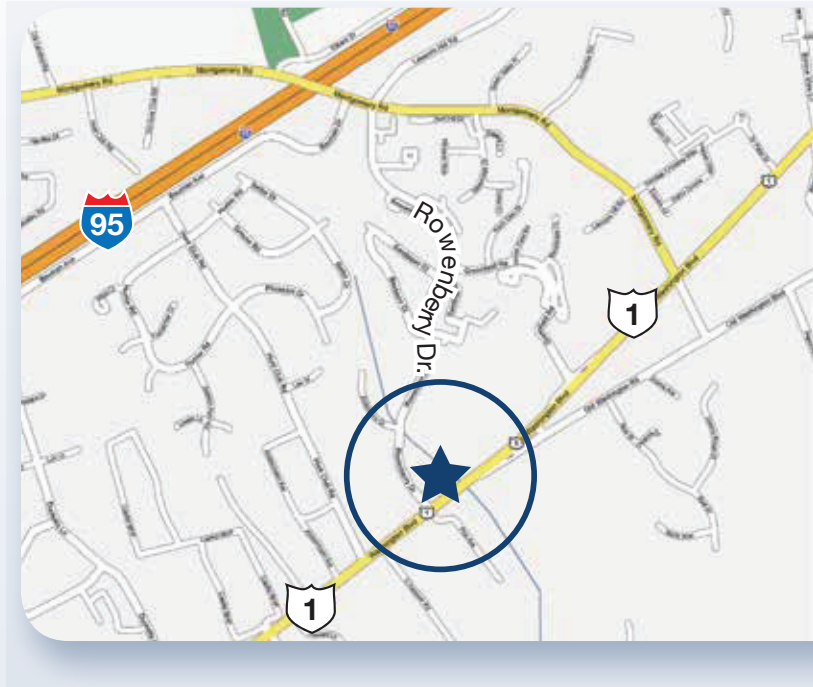

# ROWANBERRY CENTER

6500 WASHINGTON BOULEVARD, ELKRIDGE, MARYLAND 21075

SERVING THE COMMUNITY OF ELKRIDGE, MARYLAND

## PREMIUM SPACE AVAILABLE FOR RETAIL/OFFICE LEASE

- Space now available for office/retail use
- Home to a strong tenant mix including H&R Block, 7-Eleven, veterinarian and services
- Great visibility with frontage to Rte. 1/Washington Boulevard
- Easy access to I-95 and Rte. 100
- Daily passby traffic: 20,000+ vehicles
- Strong demographics in growing Howard County market

### LOCATION

Rte. 1 & Rowanberry Drive in ElkrIDGE, MD/Howard County

SIZE 12,000 square feet

PARKING SPACES 60

TENANTS Strong tenant mix with 7-Eleven and H&R Block

DEMOGRAPHICS	1 MILE	3 MILES	5 MILES
Population	12,045	38,716	147,340
Households	4,547	14,139	52,330
Average HH Income	\$83,262	\$102,530	\$94,517

# ROWANBERRY CENTER

6500 WASHINGTON BOULEVARD, ELKRIDGE, MARYLAND 21075

RT. 1 -- WASHINGTON BOULEVARD

Rowanberry Center, serving Elkrige and surrounding areas is home to a strong tenant mix including H&R Block, 7-Eleven, veterinarian, and services. Ideally situated at the intersection of Rte. 1 and Rowanberry Drive, this Howard County project offers tenants flexible uses with a highly-visible and easily accessible location. Whether you're looking for a retail location or an office space, Rowanberry Center is the ideal location. Join us!