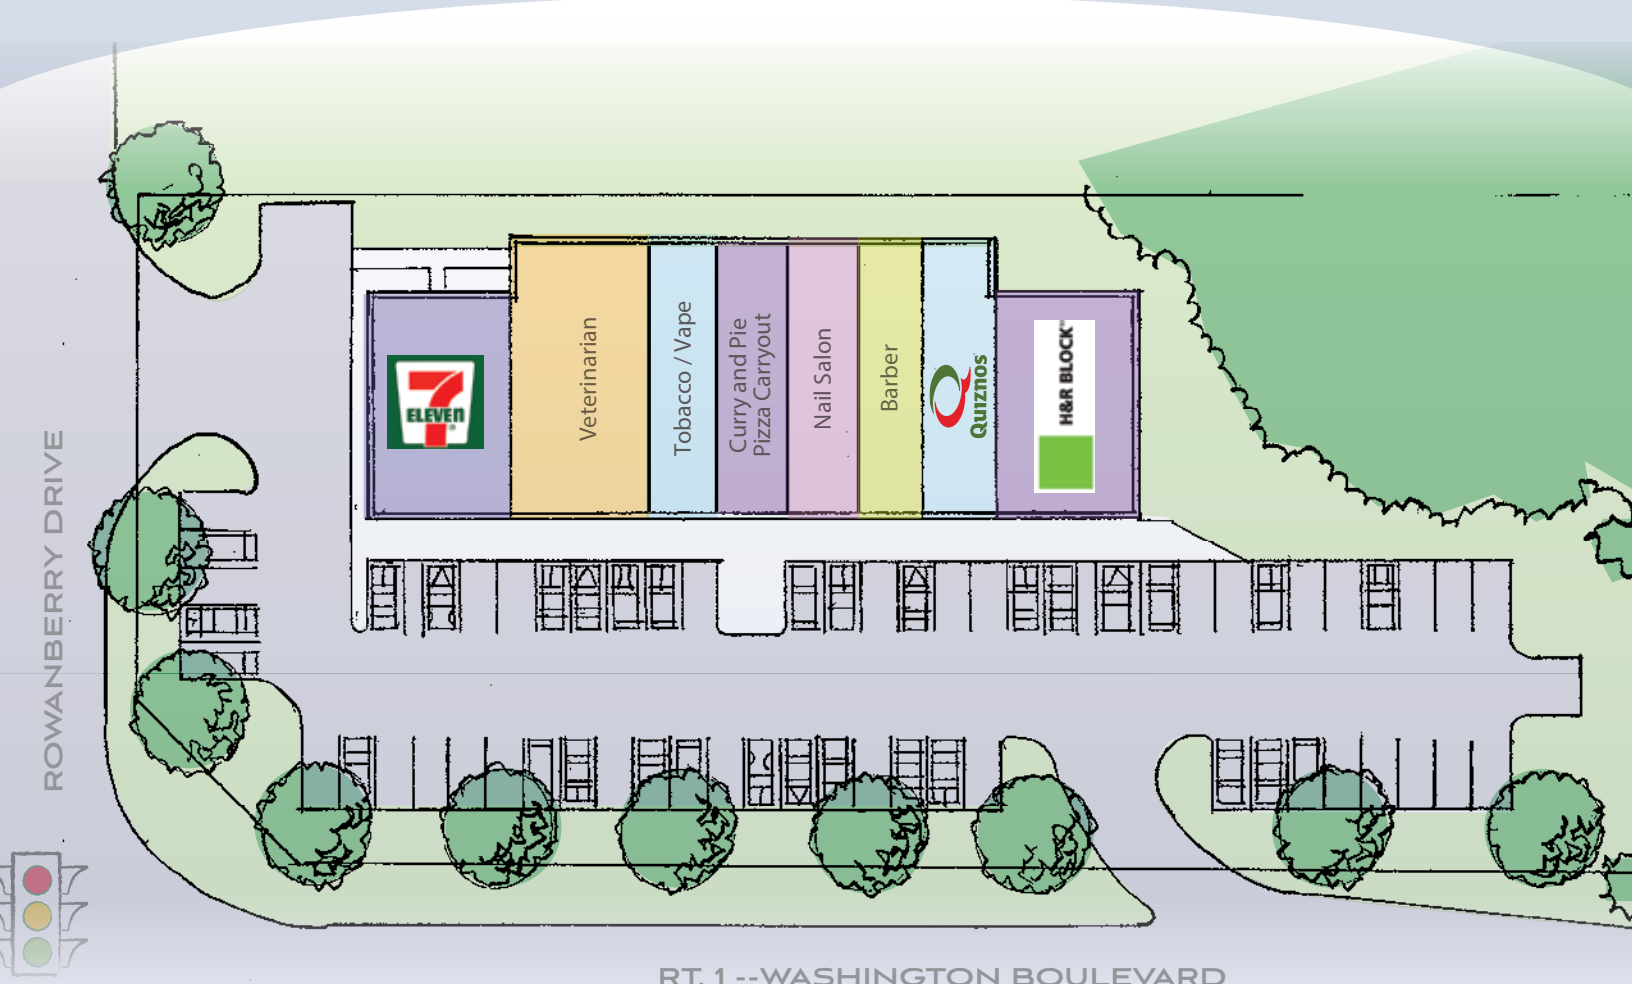

ROWANBERRY CENTER

6500 WASHINGTON BOULEVARD, ELKRIDGE, MARYLAND 21075

SERVING THE COMMUNITY OF ELKRIDGE, MARYLAND

PREMIUM SPACE AVAILABLE FOR OFFICE/RETAIL LEASE

- Space now available for office/retail use
- Strong tenant mix with 7-Eleven, H&R Block & Quiznos
- Great visibility with frontage to Rte. 1/Washington Boulevard
- Easy Access to I-95 and Rt. 100
- Daily passby traffic: 20,000+ cars
- Strong demographics in growing Howard County market

CENTER FACTS

TYPE

Office/Retail Center

LOCATION

Rte. 1 & Rowanberry Drive in Elkridge, MD/Howard County

SIZE 12,000 square feet

PARKING SPACES 60

TENANTS 7-Eleven, H&R Block, Quiznos

PATTI REYNOLDS | cell 443.838.8925 | preynolds@cre360.com | www.cre360.com

ROWANBERRY CENTER

6500 WASHINGTON BOULEVARD, ELKRIDGE, MARYLAND 21075

RT. 1 -- WASHINGTON BOULEVARD

Rowanberry Center, serving Elkrige and surrounding areas, is home to a popular tenant mix including 7-Eleven, H&R Block and Quiznos. Ideally situated at the intersection of Rte. 1 and Rowanberry Drive, this Howard County project offers tenants flexible uses with a highly-visible and easily accessible location. Whether you're looking for a retail location or an office space, Rowanberry Center is the ideal location. Join us!