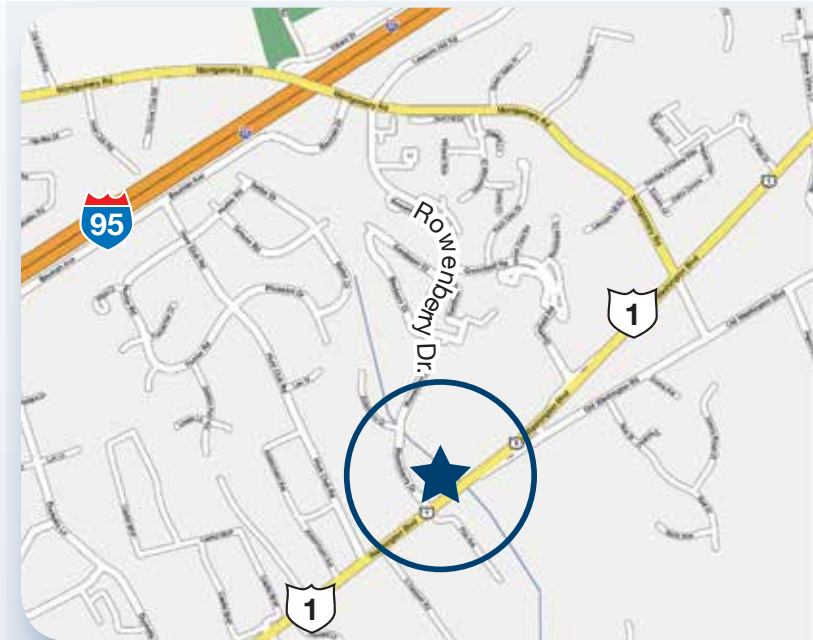

ROWANBERRY CENTER

6500 WASHINGTON BOULEVARD, ELKRIDGE, MARYLAND 21075

SERVING THE COMMUNITY OF ELKRIDGE, MARYLAND

PREMIUM SPACE AVAILABLE FOR OFFICE/RETAIL LEASE

- Space now available for office/retail use
- Strong tenant mix with 7-Eleven, H&R Block & Quiznos
- Great visibility with frontage to Rte. 1/Washington Boulevard
- Easy Access to I-95 and Rt. 100
- Daily passby traffic: 20,000+ cars
- Strong demographics in growing Howard County market

CENTER FACTS

TYPE

Office/Retail Center

LOCATION

Rte. 1 & Rowanberry Drive in Elkridge, MD/Howard County

SIZE 12,000 square feet

PARKING SPACES 60

TENANTS 7-Eleven, H&R Block, Quiznos

DEMOGRAPHICS	1 MILE	3 MILES	5 MILES
Population	12,045	38,716	147,340
Households	4,547	14,139	52,330
Average HH Income	\$83,262	\$102,530	\$94,517

SMART IDEAS. SENSIBLE SOLUTIONS.

COMPASS REAL ESTATE
COMMERCIAL SALES & LEASING

PATTI REYNOLDS | cell 443.838.8925 | preynolds@cre360.com | www.cre360.com

ROWANBERRY CENTER

6500 WASHINGTON BOULEVARD, ELKRIDGE, MARYLAND 21075

Rowanberry Center, serving Elkrige and surrounding areas, is home to a popular tenant mix including 7-Eleven, H&R Block and Quiznos. Ideally situated at the intersection of Rte. 1 and Rowanberry Drive, this Howard County project offers tenants flexible uses with a highly-visible and easily accessible location. Whether you're looking for a retail location or an office space, Rowanberry Center is the ideal location. Join us!