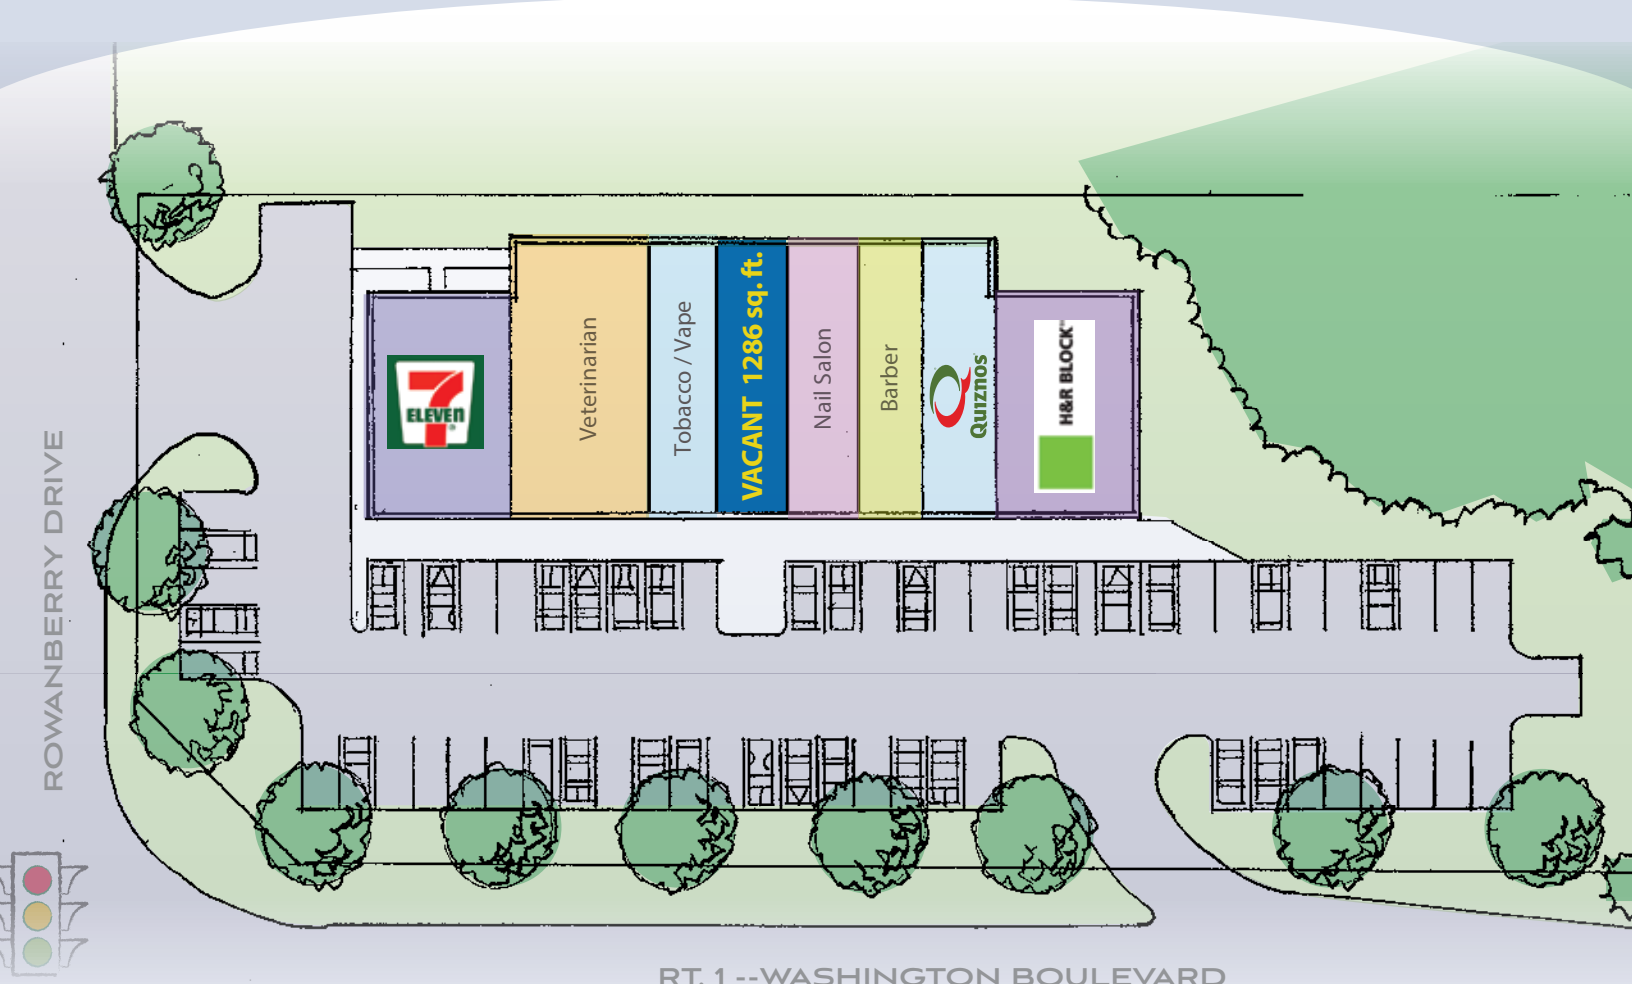

ROWANBERRY CENTER

6500 WASHINGTON BOULEVARD, ELKRIDGE, MARYLAND 21075

SERVING THE COMMUNITY OF ELKRIDGE, MARYLAND

PREMIUM SPACE AVAILABLE FOR OFFICE/RETAIL LEASE

- Space now available for office/retail use
- Strong tenant mix with 7-Eleven, H&R Block & Quiznos
- Great visibility with frontage to Rte. 1/Washington Boulevard
- Easy Access to I-95 and Rt. 100
- Daily passby traffic: 20,000+ cars
- Strong demographics in growing Howard County market

CENTER FACTS

TYPE

Office/Retail Center

LOCATION

Rte. 1 & Rowanberry Drive in Elkridge, MD/Howard County

SIZE 12,000 square feet

PARKING SPACES 60

TENANTS 7-Eleven, H&R Block, Quiznos

PATTI REYNOLDS | cell 443.838.8925 | preynolds@cre360.com | www.cre360.com

ROWANBERRY CENTER

6500 WASHINGTON BOULEVARD, ELKRIDGE, MARYLAND 21075

Rowanberry Center, serving Elkrige and surrounding areas, is home to a popular tenant mix including 7-Eleven, H&R Block and Quiznos. Ideally situated at the intersection of Rte. 1 and Rowanberry Drive, this Howard County project offers tenants flexible uses with a highly-visible and easily accessible location. Whether you're looking for a retail location or an office space, Rowanberry Center is the ideal location. Join us!