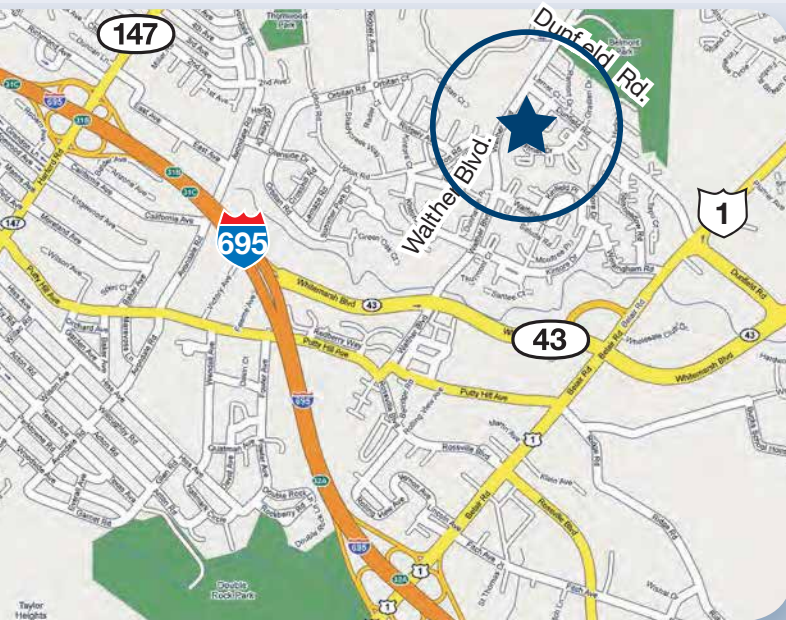

WALTHER SHOPPING CENTER

8601 WALTHER BOULEVARD, PARKVILLE, MD 21236

NEIGHBORHOOD RETAIL SHOPPING CENTER SERVING PARKVILLE, PERRY HALL & WHITE MARSH

SPACE FOR LEASE

- Inline retail/office space now available in popular Baltimore County community shopping center.
- Offers highly visible tenant signage and abundant parking.
- Strong Food Lion grocery and The Learning Experience day care anchors.
- Draws from high density neighborhoods around Parkville, Perry Hall & White Marsh.
- Easy access on Walther Boulevard & Dunfield Road.

CENTER FACTS

TYPE

Neighborhood Retail Shopping Center with Food Lion

LOCATION

Walther Boulevard & Dunfield Road in Parkville/Baltimore County, MD

SIZE 64,864 square feet

PARKING SPACES 363

ACCESS Easy access from Walther Blvd. & Dunfield Road

DEMOGRAPHICS	1 MILE	3 MILES	5 MILES
Population	21,715	137,895	320,757
Households	9,517	47,472	107,328
Average HH Income	\$69,304	\$70,372	\$68,735

SMART IDEAS. SENSIBLE SOLUTIONS.

COMPASS REAL ESTATE
COMMERCIAL SALES & LEASING

PATTI REYNOLDS

cell 443.838.8925

preynolds@cre360.com

www.cre360.com

WALTHER SHOPPING CENTER

8601 WALTHER BOULEVARD, PARKVILLE, MD 21236

WALTHER BOULEVARD

Walther Shopping Center is an established, grocery-anchored neighborhood shopping center offering a combination of services and restaurants serving the growing communities of Eastern Baltimore County. Situated ideally at the corner of Walther Boulevard and Dunfield Road, this vibrant area is home to a growing base of